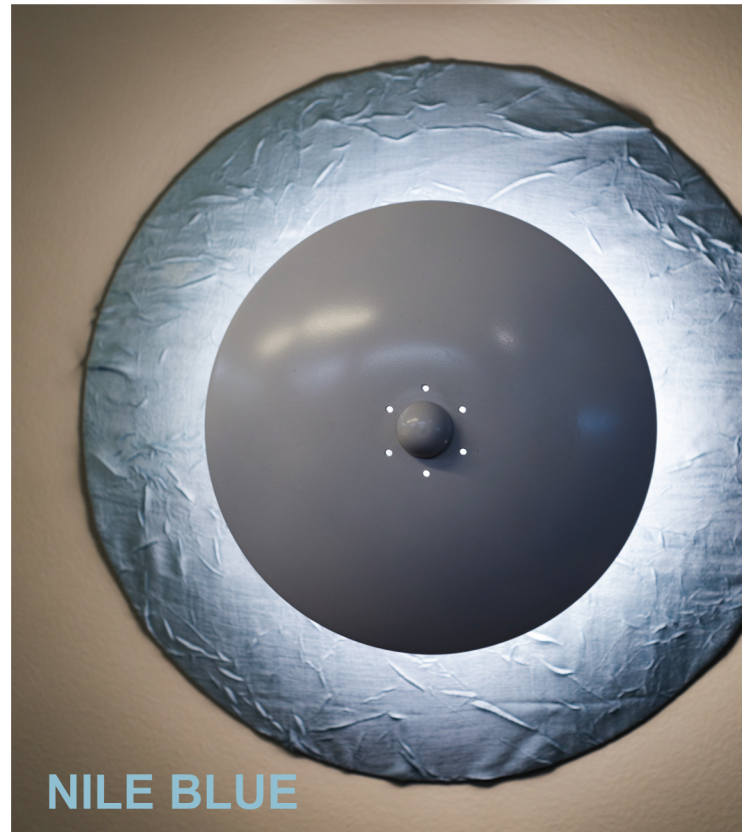

The Silk Eclipse Wall Mount

Designer: Brian Donovan

Description: A wall sconce with an articulating light source that plays on the fabric covered dome behind.

Model	Dimensions	Lamping
BDSE10	10" wide, 4" deep	(1)15 watt LED array, 120/277volt
BDSE15"	15" wide, 4" deep	(1)15 watt LED array, 120/277volt
BDSE15"	24" wide, 7" deep	(1)23 watt LED array, 120/277volt

LED arrays are 120/277 volt, dimmable with leading edge(triac) or trailing edge (ELV) type dimmers to 10%.

Colors / Finish:

Illuminating dome (front): spun finish brass or aluminum. Or powder coated, white, black or custom colors.

Fabric wrapped dome (back): available in Campaign Dijon, Campaign Parchment, Campaign Nile and Twilight. Or COM