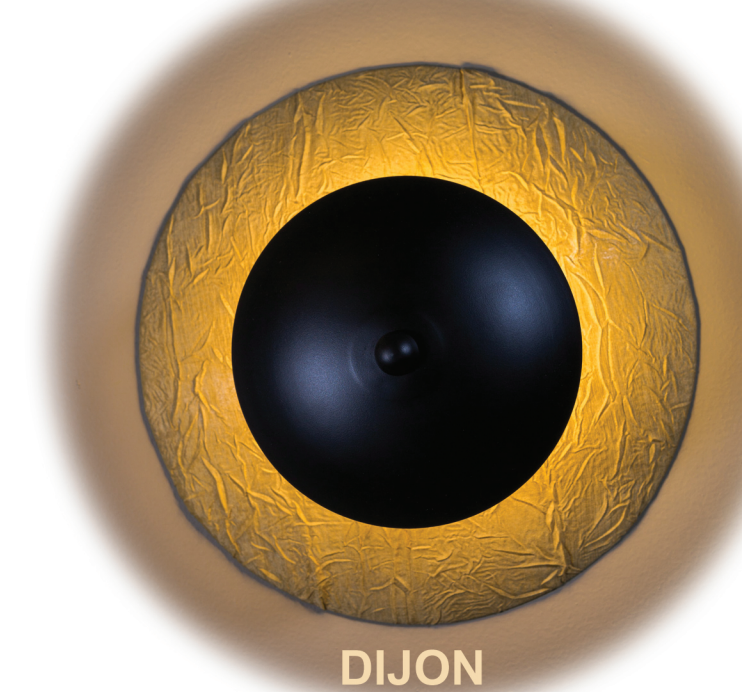

The Silk Eclipse Wall Mount

Designer: Brian Donovan

Description: A wall sconce with an articulating light source that plays on the fabric covered dome behind.

Model	Dimensions	Lamping
BDSE10	10" wide, 4" deep	(1)15 watt LED array, 120/277volt
BDSE15"	15" wide, 4" deep	(1)15 watt LED array, 120/277volt
BDSE15"	24" wide, 7" deep	(1)23 watt LED array, 120/277volt

LED arrays are 120/277 volt, dimmable with leading edge(triac) or trailing edge (ELV) type dimmers to 10%.

Colors / Finish:

Illuminating dome (front): spun finish brass or aluminum. Or powder coated, white, black or custom colors.

Fabric wrapped dome (back): available in Campaign Dijon, Campaign Parchment, Campaign Nile and Twilight. Or COM