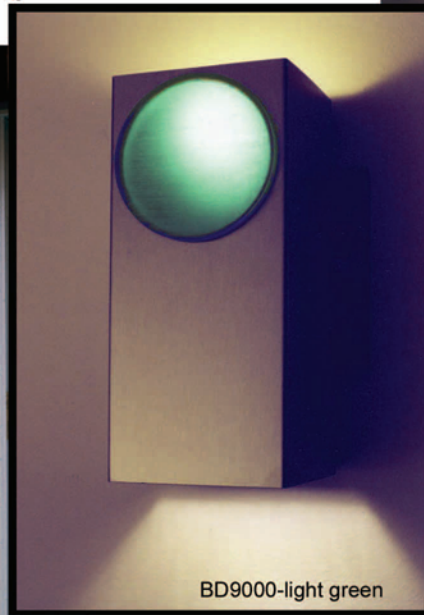

DONOVAN LIGHTING

BD9001-cobalt

BD9000-light green

BD9001-cobalt

LAKE HOUSE SCONCES

Designer: Brian Donovan

Description: A rectangular wall fixture of stainless steel. A circular lens of prismatic polycarbonate or sanded acrylic is back lit to provide a subtle color accent or may be left clear. Par lamps provide down lighting, while up lighting and lens illumination are achieved with A lamps.

Materials: 22 gauge stainless steel, copper or brass. Polycarbonate or acrylic.

Specifications: Model	Dimensions	Finish	Lamping
BD 9000 (ADA compliant)	5w x 3.875d x 8h Fixture center 1/2" below electrical box center.	Spec color diffuser: Acrylic: light green, clear, cobalt.	40w appliance, 75w par 20.
BD 9001	5.25w x 5.25d x 12h Fixture center 1.625" below electrical box center.	Spec color diffuser: Acrylic: light green, clear, cobalt.	75w A lamp, 75w par 30. Compact fluorescent available.