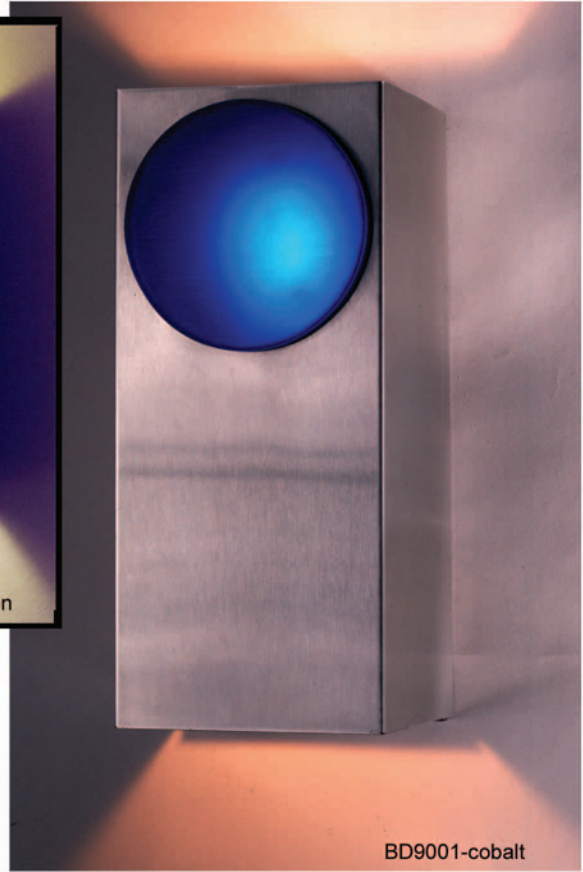

DONOVAN LIGHTING

BD9001-cobalt

BD9000-light green

BD9001-cobalt

LAKE HOUSE SCONCES

Designer: Brian Donovan

Description: A rectangular wall fixture of stainless steel. A circular lens of prismatic polycarbonate or sanded acrylic is back lit to provide a subtle color accent or may be left clear. Par lamps provide down lighting, while up lighting and lens illumination are achieved with A lamps.

Materials: 22 gauge stainless steel, copper or brass. Polycarbonate or acrylic.

Specifications: Model	Dimensions	Finish	Lamping
BD 9000 (ADA compliant)	5w x 3.875d x 8h Fixture center 1/2" below electrical box center.	Spec color diffuser: Acrylic: light green, clear, cobalt.	40w appliance, 75w par 20.
BD 9001	5.25w x 5.25d x 12h Fixture center 1.625" below electrical box center.	Spec color diffuser: Acrylic: light green, clear, cobalt.	75w A lamp, 75w par 30. Compact fluorescent available.