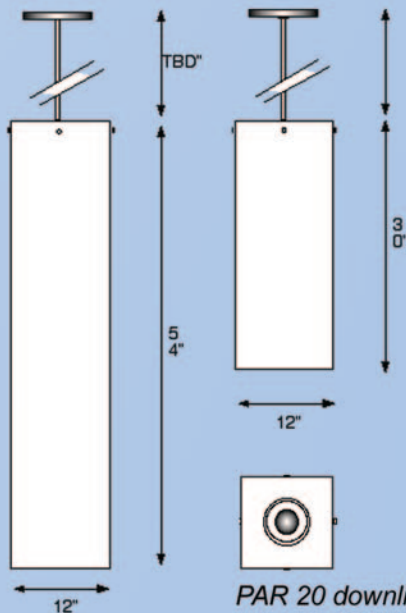

SEE OVERLEAF FOR SPECIFICATION INFORMATION

DONOVAN'S CUBES

Model numbers for the 'cube' ceiling fixture:

BD 3306 -- 12 x12 x 6" -- 2" minimum drop or custom over all length.

Please Specify

BD 3308 -- 12 x12 x 8" -- 2" minimum drop or custom over all length.

Please Specify

BD 3312 -- 12 x12 x 12" -- 2" minimum drop or custom over all length.

Please Specify

Square step canopy available

Materials: Matte finish 2447 opal acrylic, eased, mitered corners with brushed aluminum canopy and accents..

Lamping: Incandescent: 2 lamps up to 75 watts max. Compact Fluorescent: 2 lamps, either 13 watt, 18 watt, 26 watt or 32 watt cfl. Please Specify

BD 3330 --12 x12 x 30" -- 2" minimum drop or custom over all length.