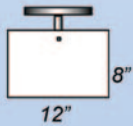

SEE OVERLEAF FOR SPECIFICATION INFORMATION

DONOVAN'S CUBES

Model numbers for the 'cube' ceiling fixture:

BD 3306 -- 12 x12 x 6" -- 2" minimum drop or custom over all length.

Please Specify

BD 3308 -- 12 x12 x 8" -- 2" minimum drop or custom over all length.

Please Specify

BD 3312 -- 12 x12 x 12" -- 2" minimum drop or custom over all length.

Please Specify

Square step canopy available

Materials: Matte finish 2447 opal acrylic, eased, mitered corners with brushed aluminum canopy and accents..