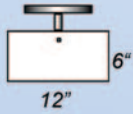

SEE OVERLEAF FOR SPECIFICATION INFORMATION

DONOVAN'S CUBES

Model numbers for the 'cube' ceiling fixture:

BD 3306 -- 12 x12 x 6" -- 2" minimum drop or custom over all length.

Please Specify

BD 3308 -- 12 x12 x 8" -- 2" minimum drop or custom over all length.

Please Specify

BD 3312 -- 12 x12 x 12" -- 2" minimum drop or custom over all length.

Please Specify

Square step canopy available

Materials: Matte finish 2447 opal acrylic, eased, mitered corners with brushed aluminum canopy and accents..