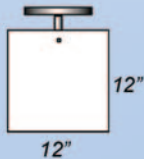

SEE OVERLEAF FOR SPECIFICATION INFORMATION

DONOVAN'S CUBES

Model numbers for the 'cube' ceiling fixture:

BD 3306 -- 12 x12 x 6" -- 2" minimum drop or custom over all length.

Please Specify

BD 3308 -- 12 x12 x 8" -- 2" minimum drop or custom over all length.

Please Specify

BD 3312 -- 12 x12 x 12" -- 2" minimum drop or custom over all length.

Please Specify

Square step canopy available

Materials: Matte finish 2447 opal acrylic, eased, mitered corners with brushed aluminum canopy and accents..